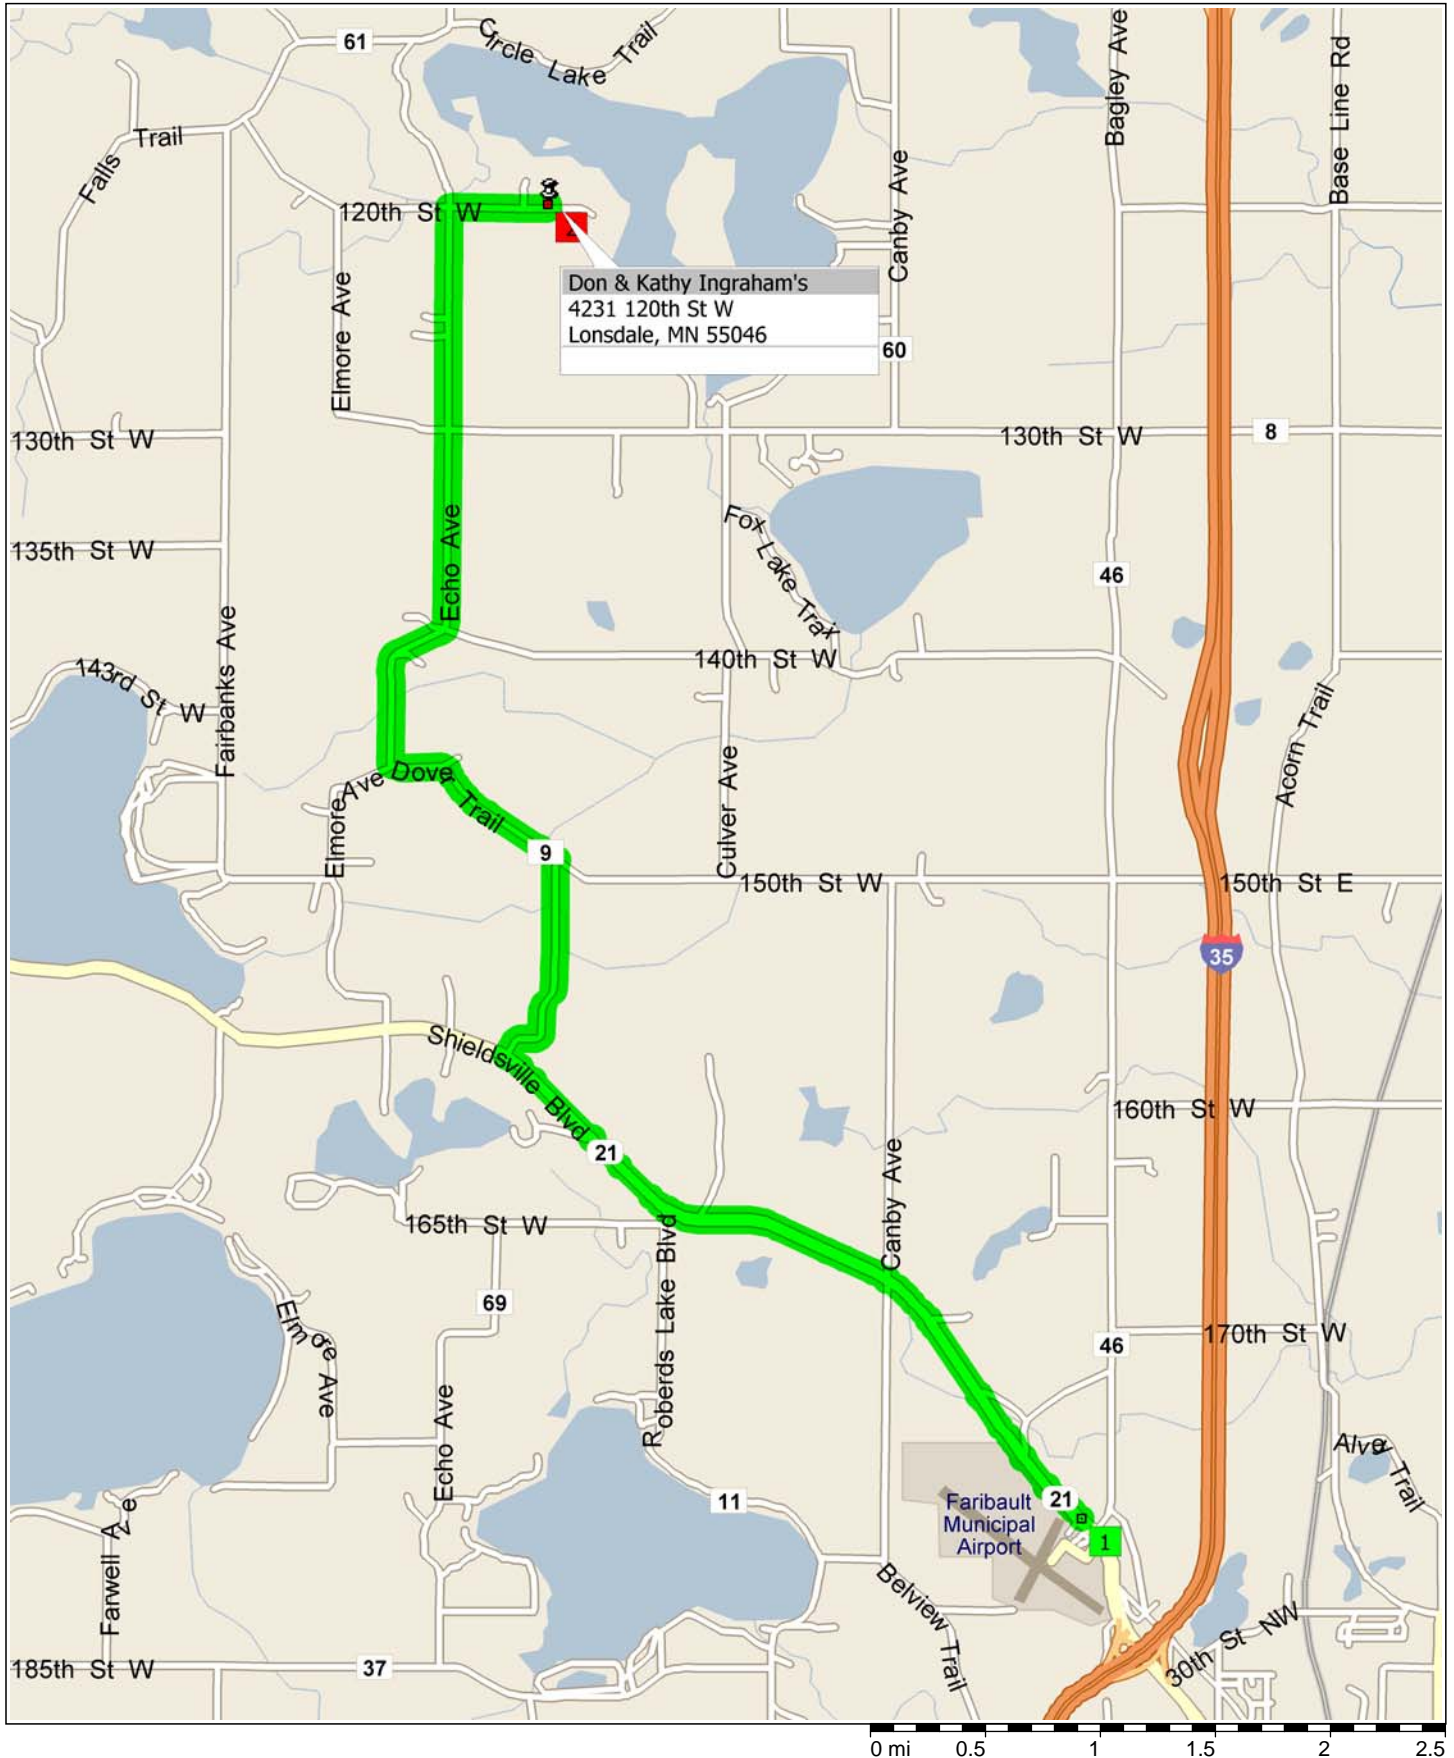

# SR-21, Faribault, MN 55021 to Don & Kathy Ingraham's (507) 744-3324

8.5 miles; 17 minutes

9:00 AM 0.0 mi **1** Depart SR-21, Faribault, MN 55021 on SR-21 [Shieldsville Blvd] (North-West) for 3.4 mi  
9:06 AM 3.4 mi Turn RIGHT (North) onto Dover Trail for 1.0 mi  
9:08 AM 4.4 mi Bear LEFT (North-West) onto CR-9 [Dover Trail] for 0.9 mi  
9:10 AM 5.3 mi Bear RIGHT (North-West) onto CR-9 for 0.8 mi  
9:12 AM 6.1 mi Keep STRAIGHT onto CR-9 [Echo Ave] for 1.9 mi  
9:16 AM 8.0 mi Turn RIGHT (East) onto 120th St W for 0.4 mi  
9:17 AM 8.4 mi Turn LEFT (North) onto Local road(s) for 32 yds  
9:17 AM 8.5 mi **2** Arrive Don & Kathy Ingraham's [4231 120th St W, Lonsdale, MN 55046]