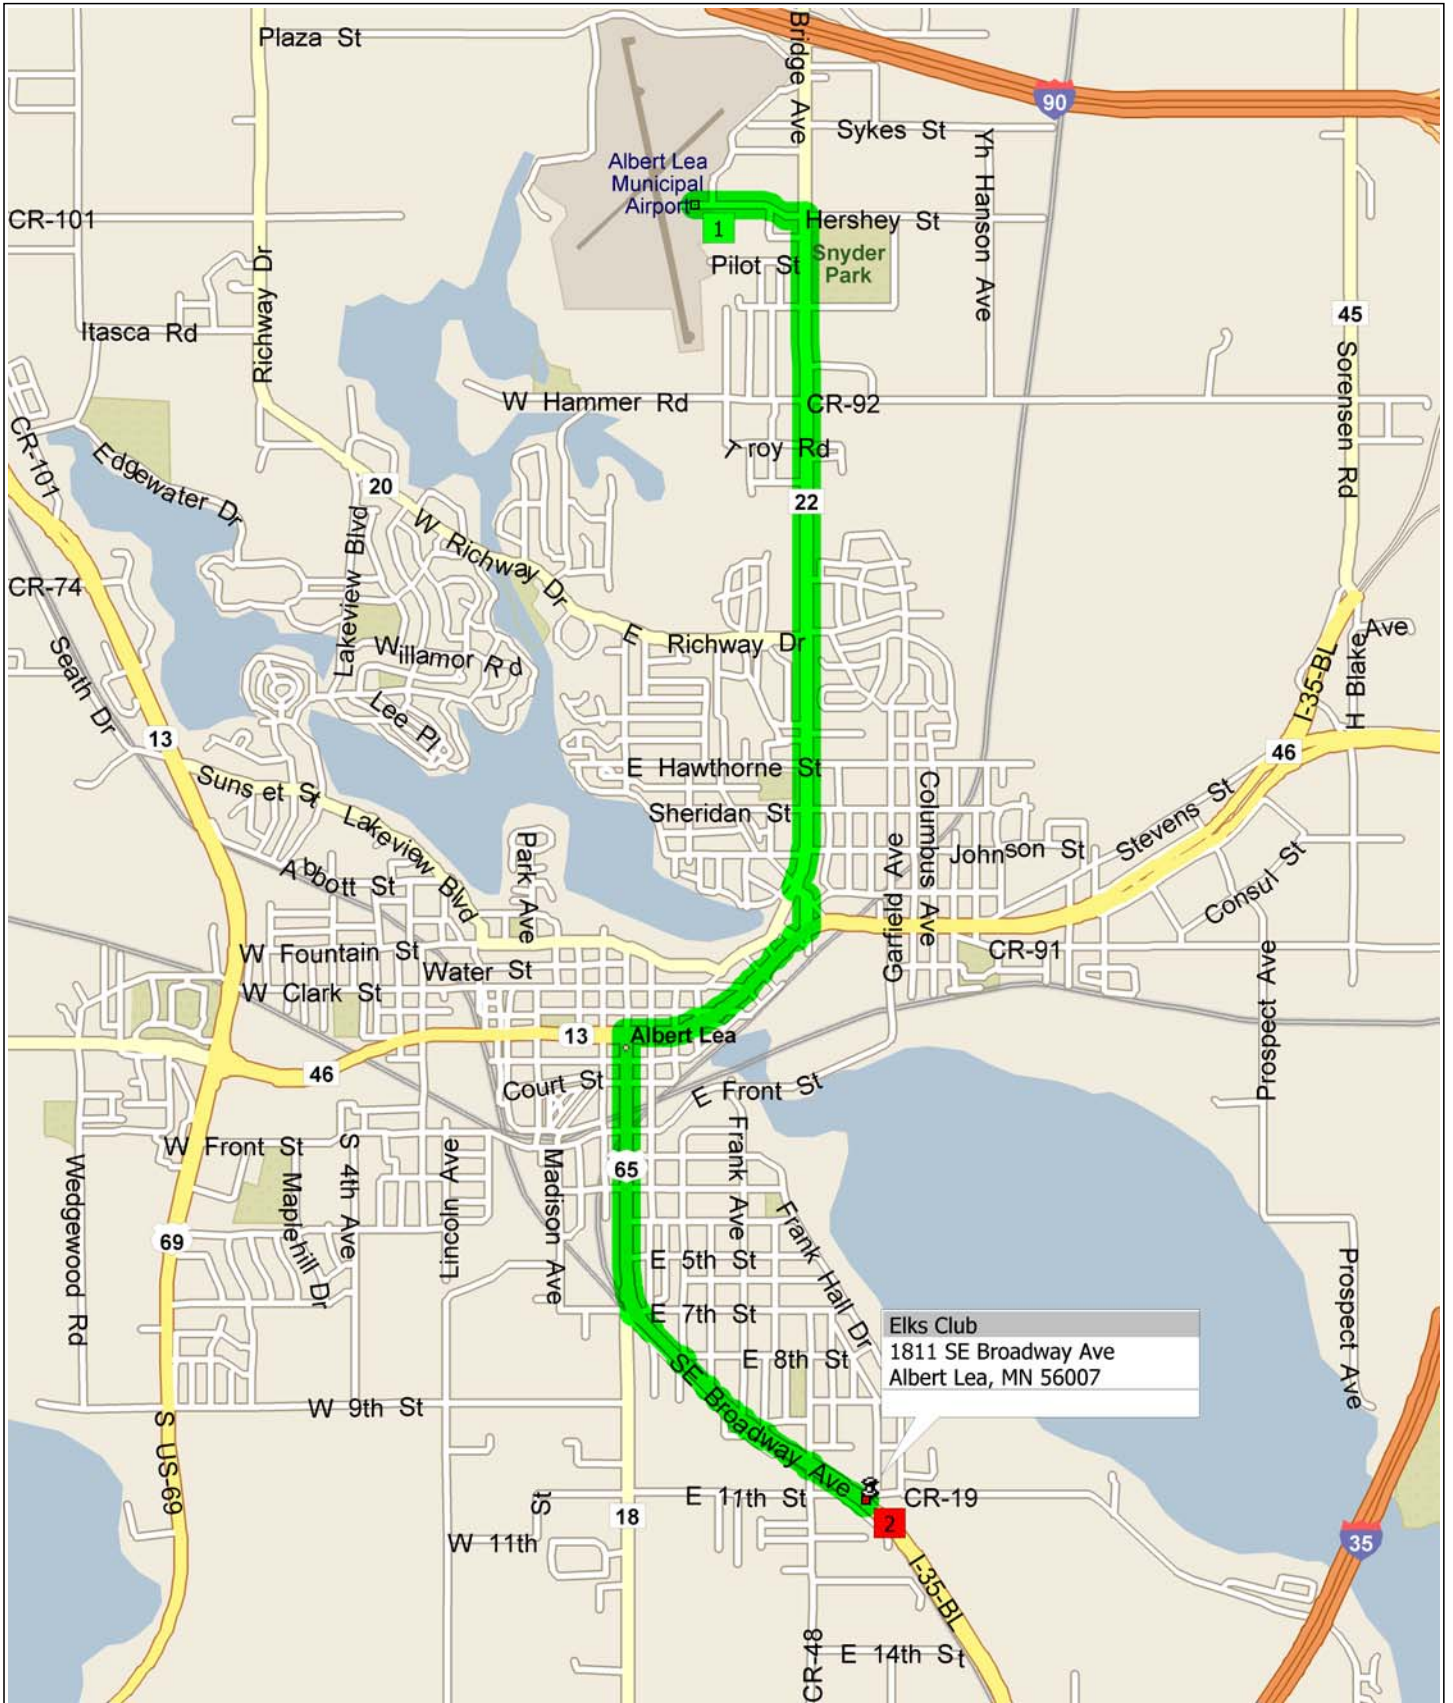

Elks Club

4.5 miles; 8 minutes

Elks Club
1811 SE Broadway Ave
Albert Lea, MN 56007

9:00 AM 0.0 mi **1** Depart 447 Airport Rd, Albert Lea, MN 56007 on Airport Rd (East) for 0.3 mi
9:00 AM 0.3 mi Turn RIGHT (South) onto CR-22 [Bridge Ave] for 1.9 mi
9:04 AM 2.2 mi Turn LEFT (South-East) onto CR-22 [Marshall St] for 76 yds
9:04 AM 2.2 mi Bear RIGHT (South) onto CR-22 [Sibley Ave], then immediately bear RIGHT (South-West) onto US-65 [CR-46] for 0.7 mi
9:05 AM 2.9 mi Turn LEFT (South) onto US-65 [S Broadway Ave] for 1.6 mi
9:08 AM 4.5 mi Turn LEFT (North-East) onto CR-19 [S Shore Dr] for 21 yds
9:08 AM 4.5 mi **2** Arrive Elks Club [1811 SE Broadway Ave, Albert Lea, MN 56007]