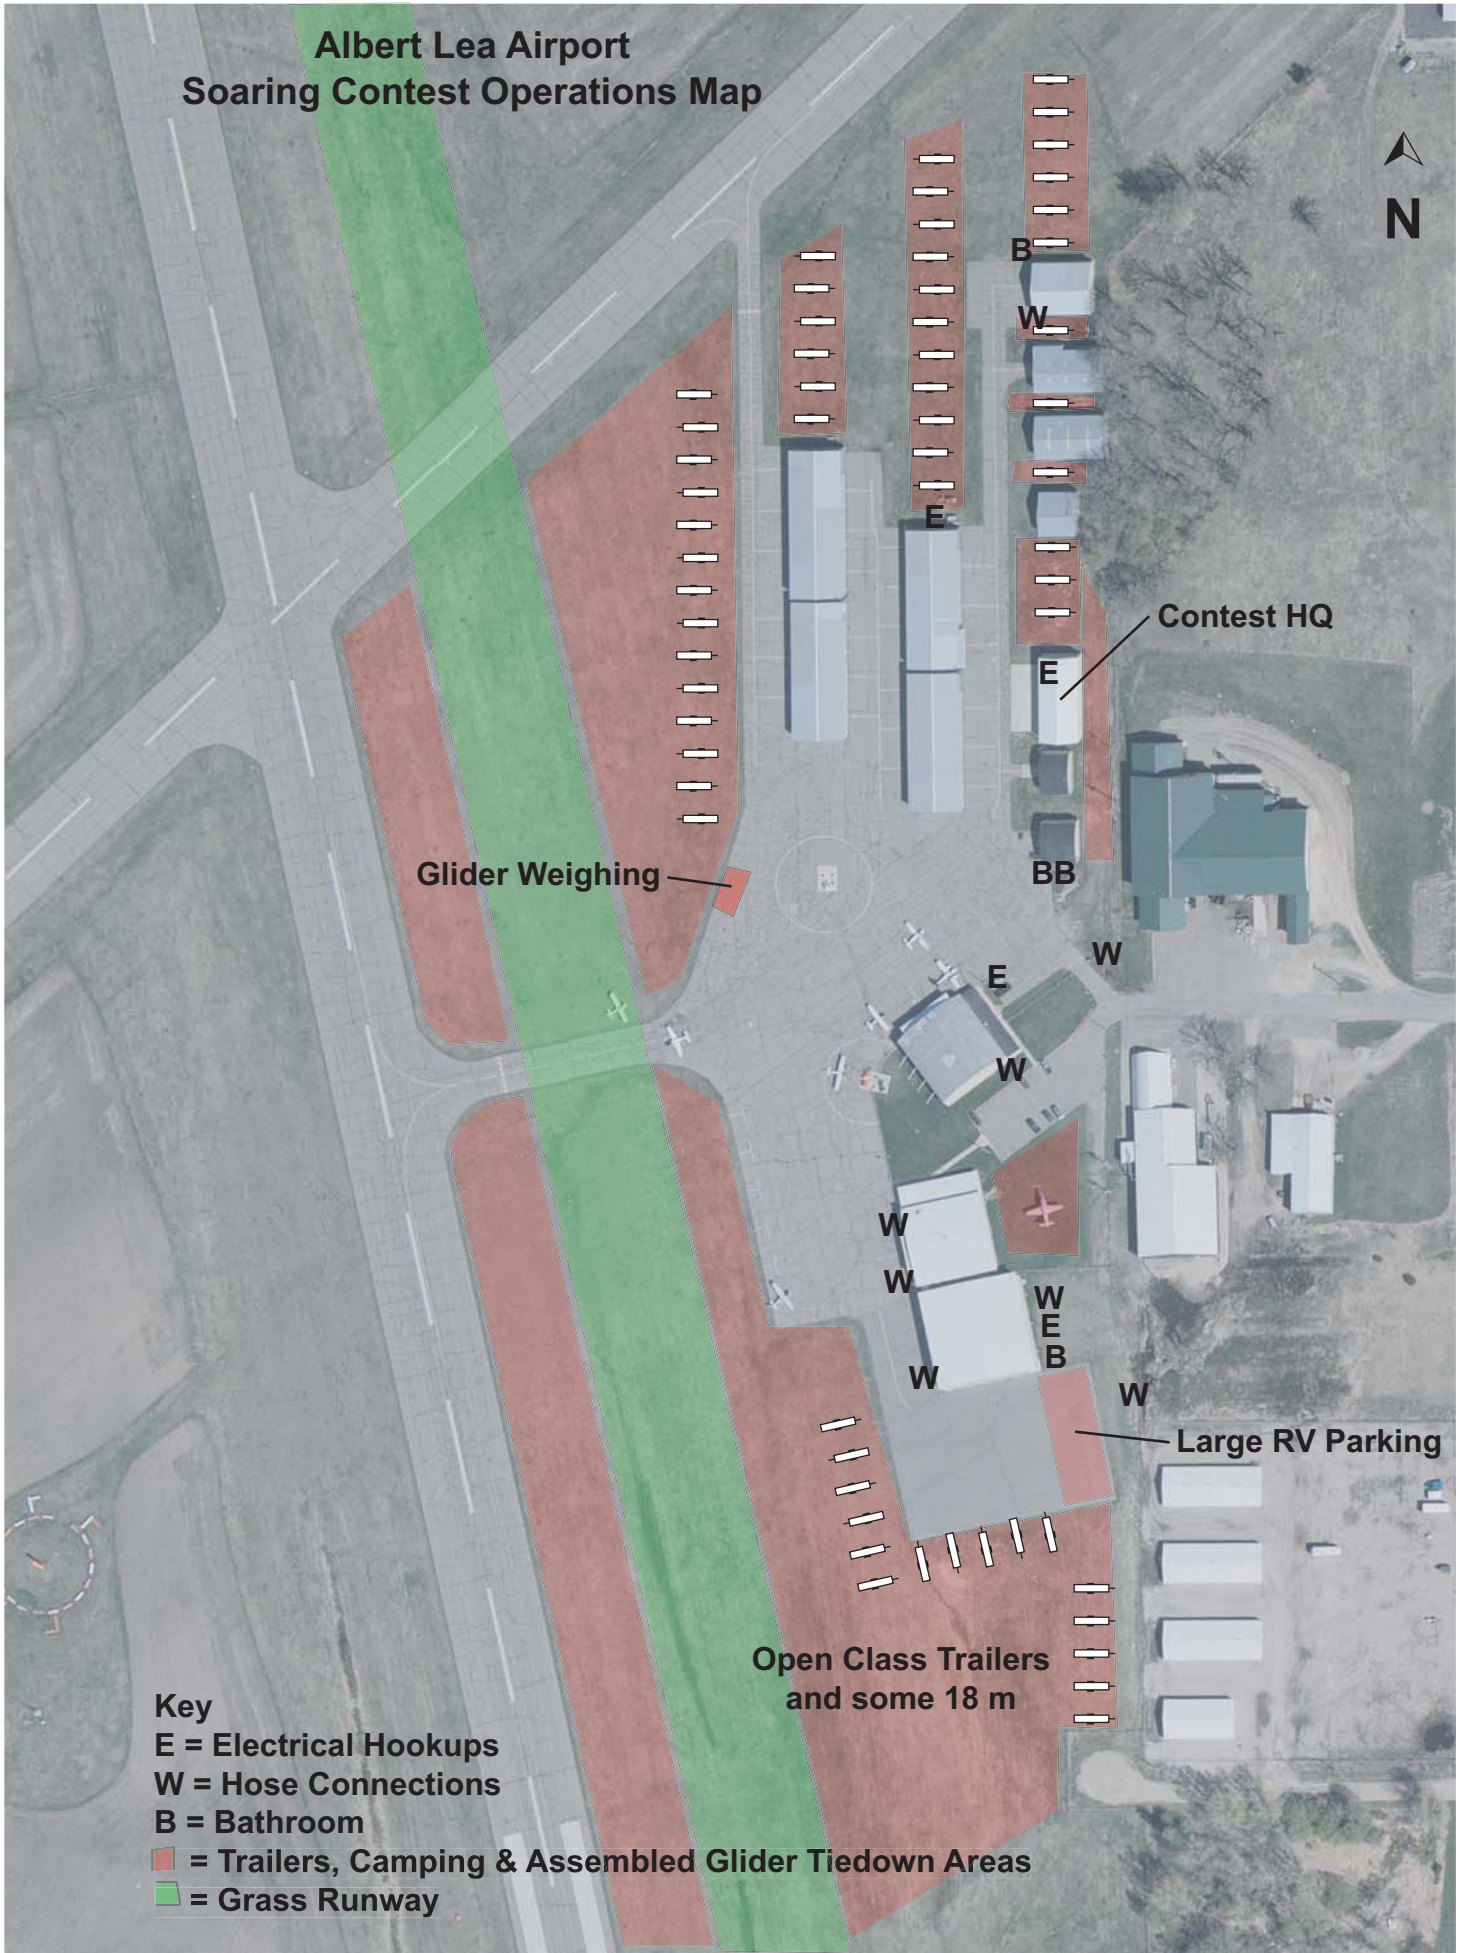

Albert Lea Airport Soaring Contest Operations Map

Glider Weighing

Contest HQ

Large RV Parking

Open Class Trailers
and some 18 m

Key

E = Electrical Hookups

W = Hose Connections

B = Bathroom

■ = Trailers, Camping & Assembled Glider Tiedown Areas

■ = Grass Runway